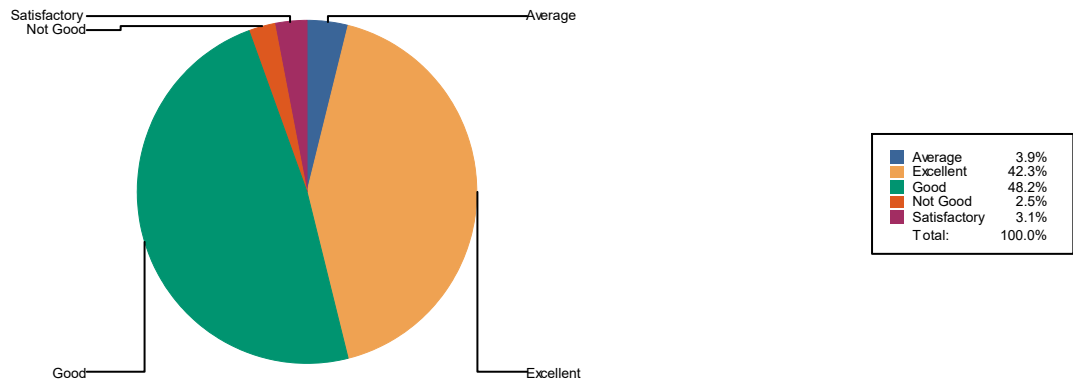

8 Resourceffulness/Scholarship

Average	141
Excellantt	1524
Good	1737
Nott Good	91