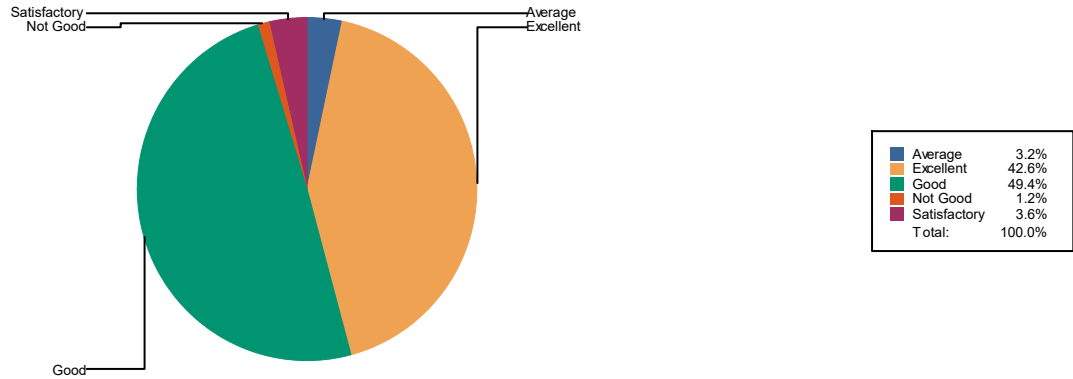

Saldiha College
Vill. + P.O. - Saldiha P.S.- Indpur, Bankura

STUDENTS' FEEDBACK: 2021-2022

1 Assistance beyond class room

Average	116
Excellent	1536
Good	1780
Nott Good	42
Sattsffiactorv	130
Total :	3604