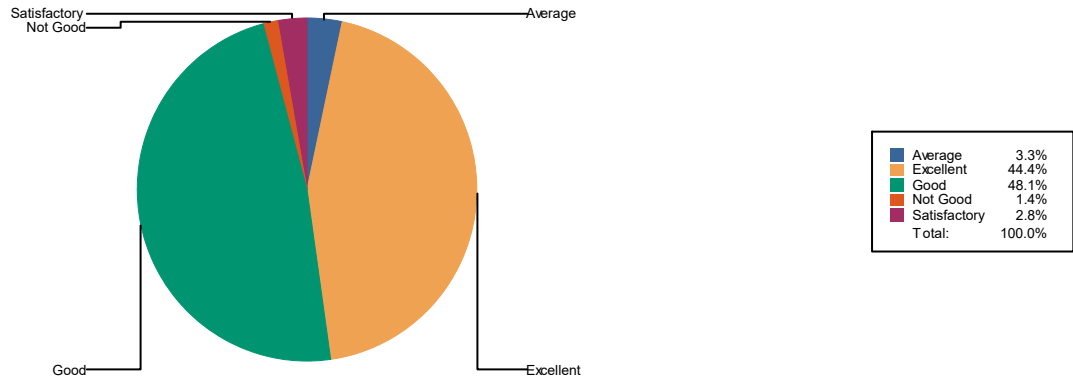

Sattsffiactortv	111
Total :	3604

9 Substanttal coverage offi tthe syllabus in ttime

Average	118
Excellentt	1599
Good	1735
Nott Good	50
Sattsffiactortv	102
Total :	3604