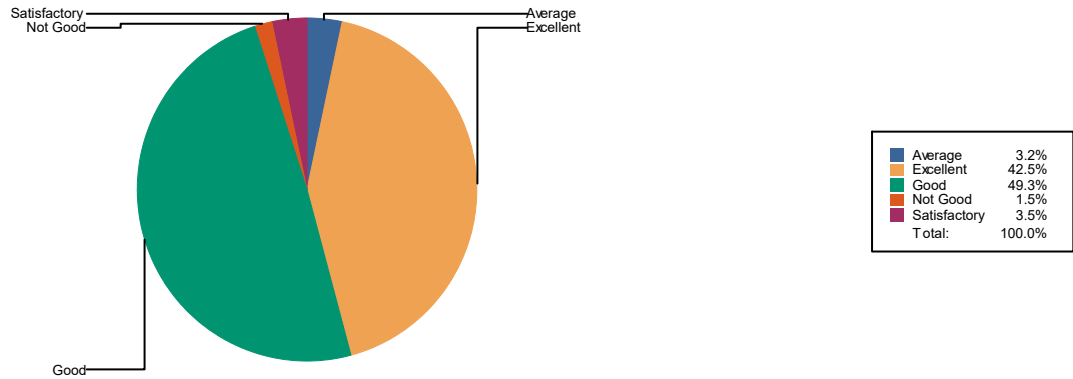

2 Availabilitty offi books

Average	162
Excellent	1456
Good	1766
Nott Good	76

Sattsfiactorv	144
Total :	3604

3 Behaviour/Cooperatton offi library sttaffi

Average	116
Excellentt	1531
Good	1778
Nott Good	54
Sattsfiactorv	125
Total :	3604