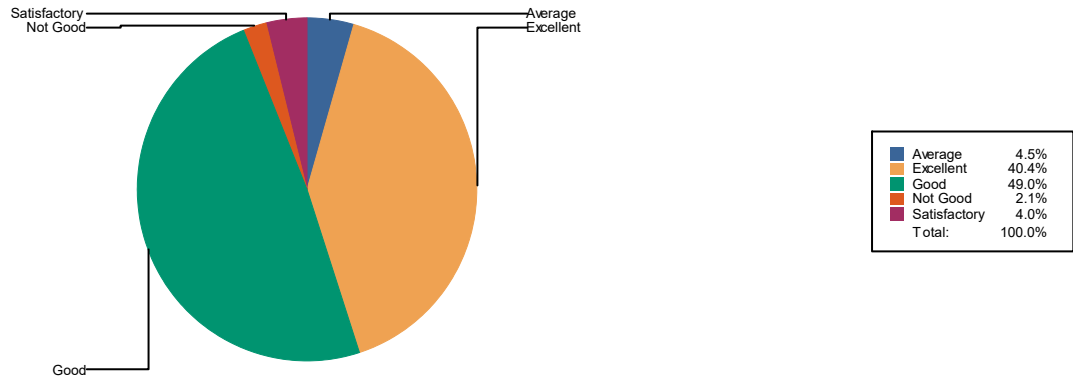

2 Availabilitty offi books

Average	162
Excellent	1456
Good	1766
Nott Good	76

Sattsfiactorv	144
Total :	3604

3 Behaviour/Cooperatton offi library sttaffi

Average	116
Excellentt	1531
Good	1778
Nott Good	54
Sattsfiactorv	125
Total :	3604