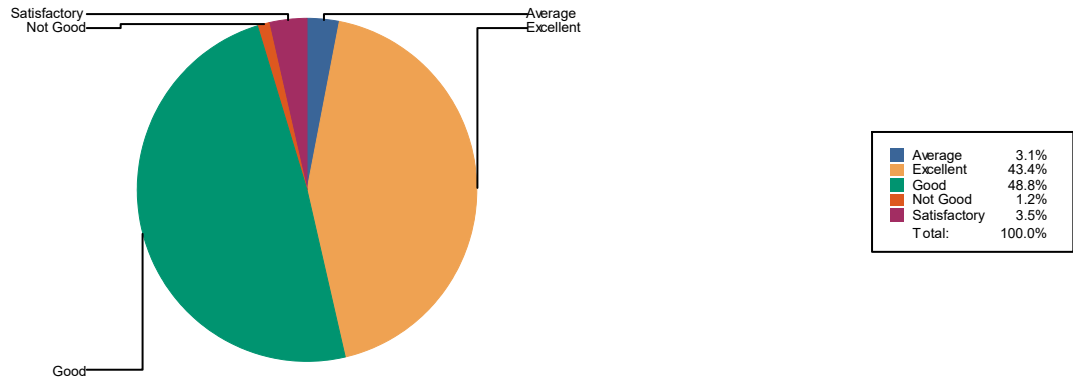

6 Puncttuality offi tthe Teachers

Average	111
Excellentt	1564
Good	1758
Nott Good	44