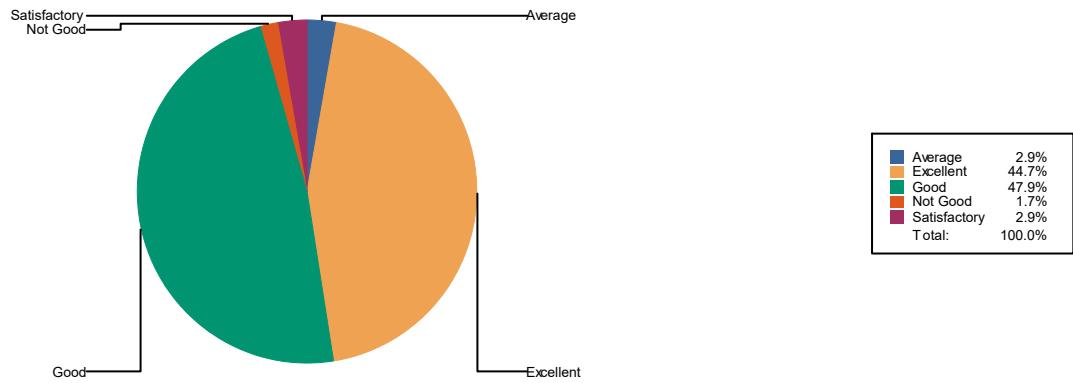

Sattsffiactorv	127
Total :	3604

7 Regularity off tthe Teachers

Average	103
Excellantt	1611
Good	1726
Nott Good	61
Sattsffiactorv	103
Total :	3604