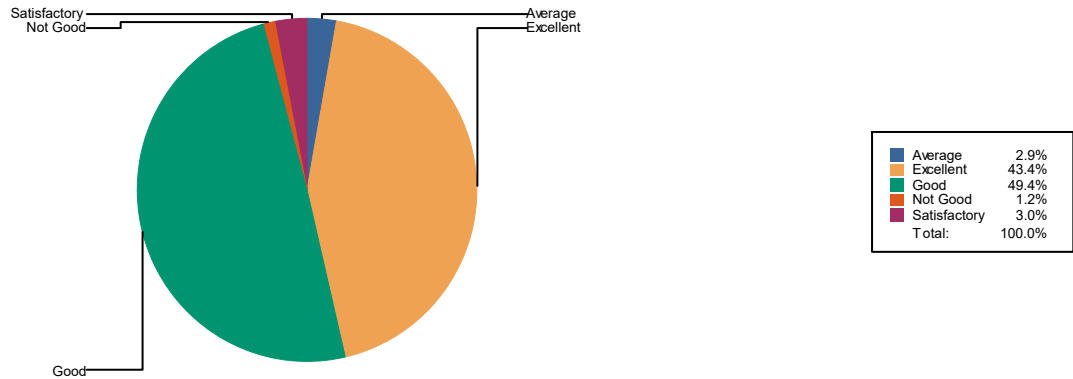

4 Detailed explanatton ffor better understtanding

Average	105
Excellentt	1565
Good	1782
Nott Good	45