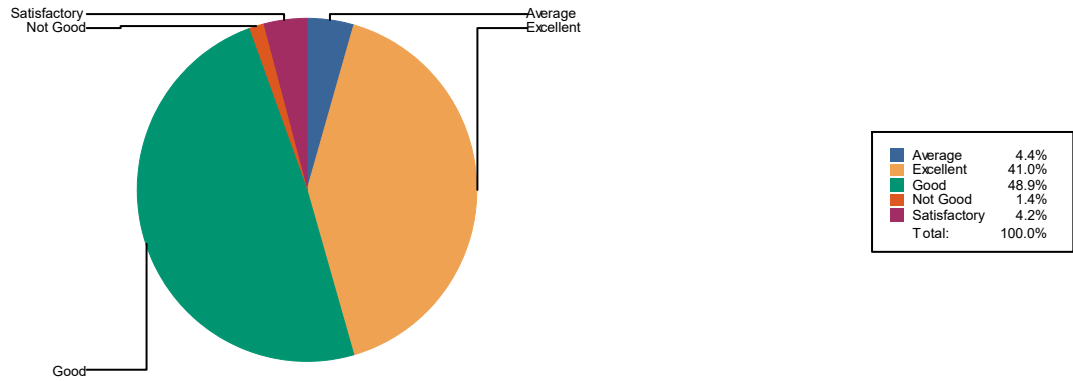

10 Whether tthe sttock offi books are sufficientt

Average	160
Excellentt	1478
Good	1764
Nott Good	52