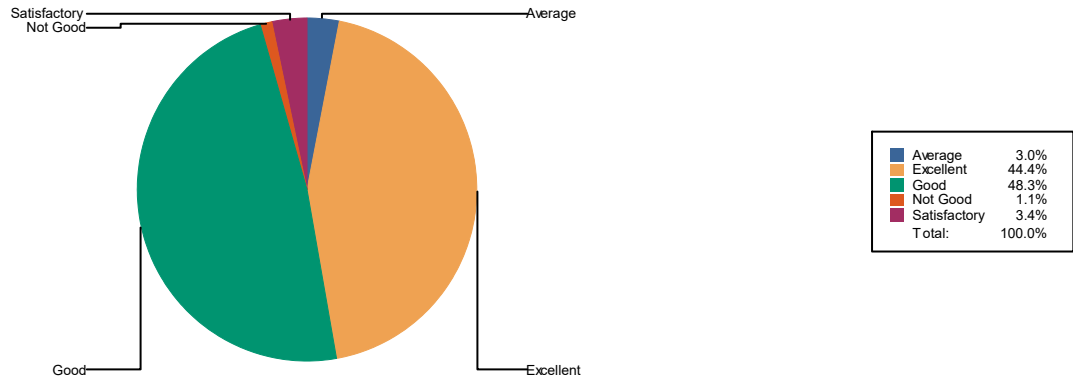

Sattsffiactory	107
Total :	3604

5 Overall ffeedback on tteachers

Average	107
Excellentt	1599
Good	1739
Nott Good	38
Sattsffiactory	121
Total :	3604