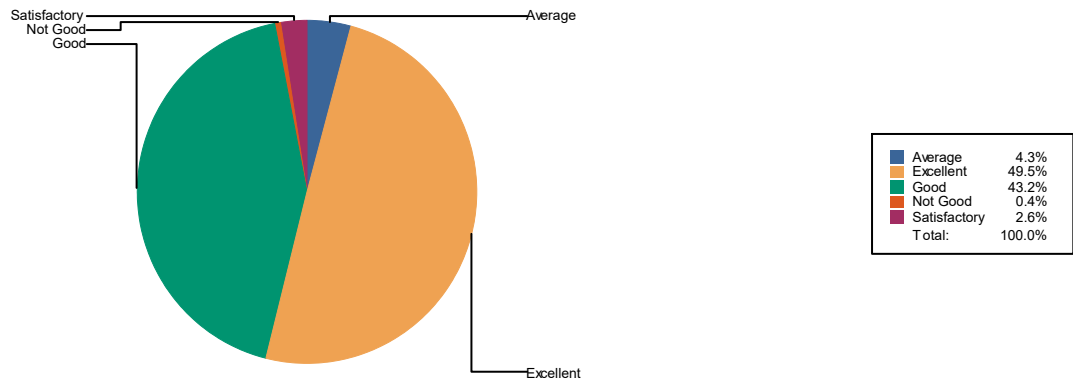

6 Puncttuality offi tthe Teachers

Average	100
Excellentt	1165
Good	1017
Nott Good	10