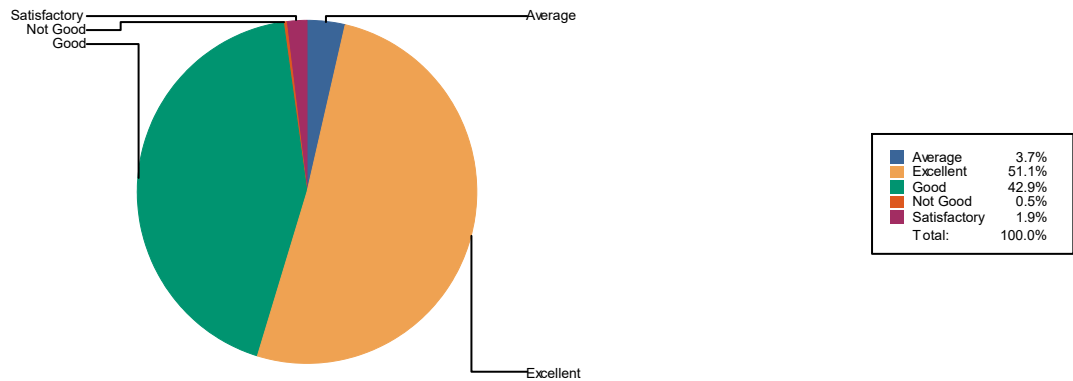

4 Detailed explanatton ffor better understtanding

Average	87
Excellentt	1201
Good	1009
Nott Good	11