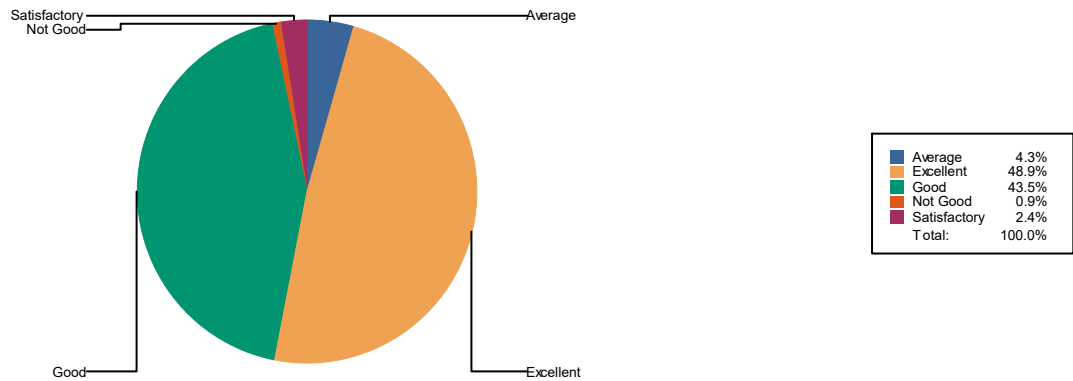

**2** Availabilitty offi books

Average	115
Excellent	1117
Good	1020
Nott Good	26

Sattsfiactorv	74
<b>Total :</b>	<b>2352</b>

3 Behaviour/Cooperatton offi library stafffi

Average	102
Excellentt	1149
Good	1022
Nott Good	22
Sattsfiactorv	57
<b>Total :</b>	<b>2352</b>