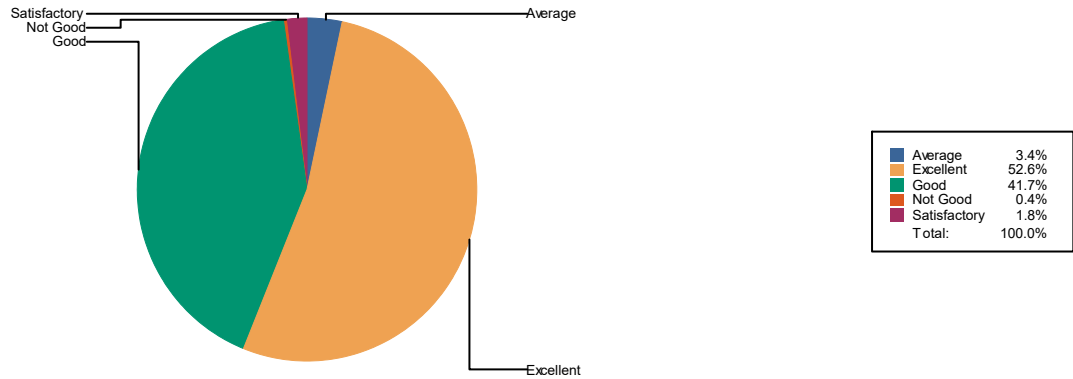

Sattsffiacttorv	60
Total :	2352

7 Regularity off tthe Teachers

Average	80
Excellantt	1238
Good	981
Nott Good	10
Sattsffiacttorv	43
Total :	2352