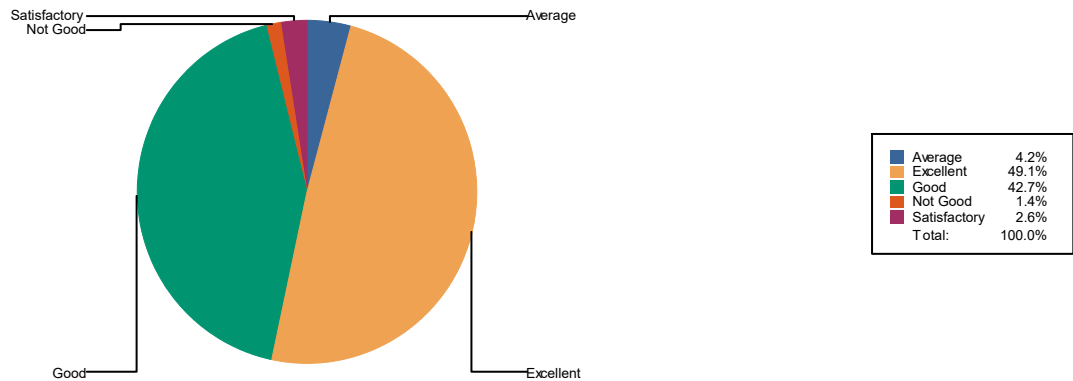

Average	98
Excellentt	1156
Good	1004
Nott Good	34