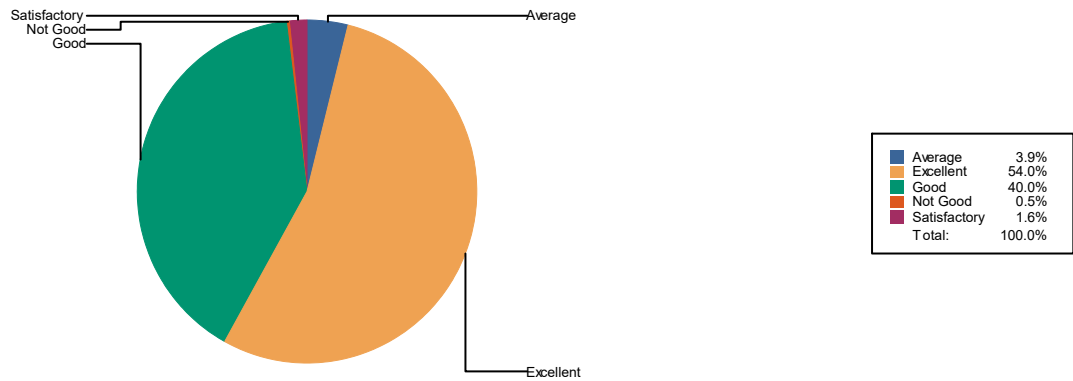

Sattsfiaactorv	49
Total :	2352

9 Substanttal coverage offi tthe syllabus in ttme

Average	92
Excellentt	1271
Good	940
Nott Good	12
Sattsfiaactorv	37
Total :	2352

10 Whetther tthe sttock offi books are sufficientt