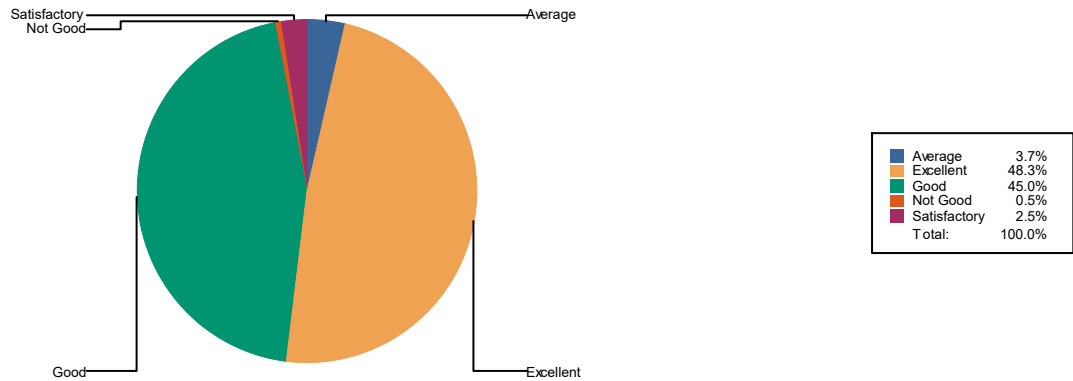

Saldiha College
Vill. + P.O. - Saldiha P.S.- Indpur, Bankura

STUDENTS' FEEDBACK: 2023-2024

1 Assistance beyond class room

Average	87
Excellent	1136
Good	1059
Nott Good	12
Sattsffiactorv	58
Total :	2352