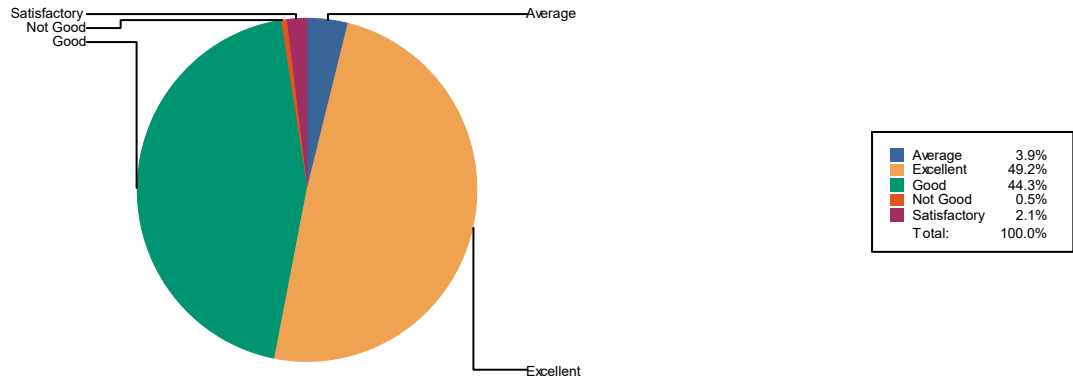

8 Resourceffulness/Scholarship

Average	91
Excellantt	1158
Good	1042
Nott Good	12