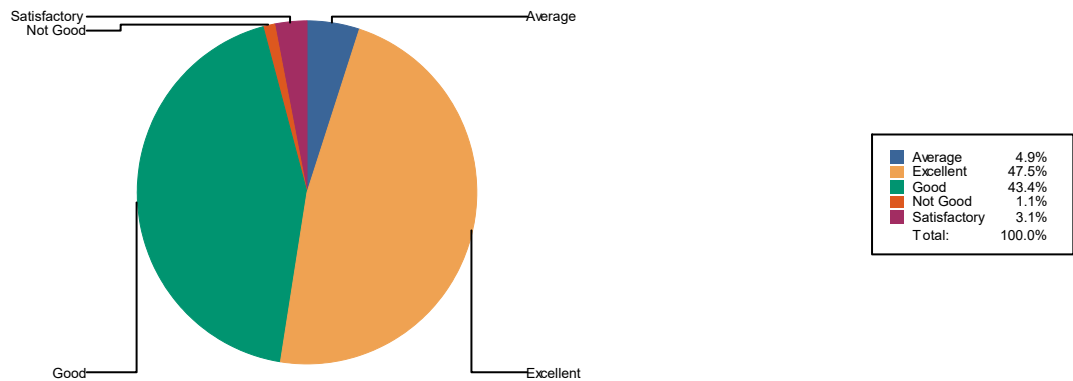

**2** Availabilitty offi books

Average	115
Excellent	1117
Good	1020
Nott Good	26

Sattsfiactorv	74
<b>Total :</b>	<b>2352</b>

3 Behaviour/Cooperatton offi library stafffi

Average	102
Excellentt	1149
Good	1022
Nott Good	22
Sattsfiactorv	57
<b>Total :</b>	<b>2352</b>