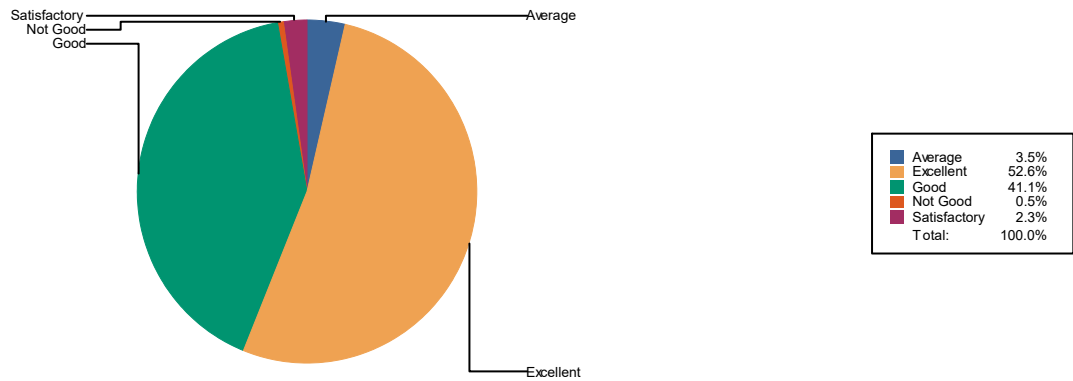

Sattsffiactorv	44
Total :	2352

5 Overall ffeedback on tteachers

Average	83
Excellentt	1238
Good	967
Nott Good	11
Sattsffiactorv	53
Total :	2352